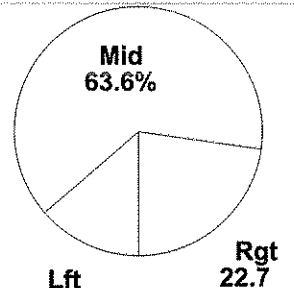

Scoring Distribution

Scoring Locations

By Period	FG	FGA	FG%	3Pt	3PA	3P%	FT	FTA	FT%	PTS	ORB	DRB	TR	PF	AST	TO	BS	ST	P/S
1st Period	3	11	27.3	0	5	0.00	2	2	100	8	1	6	7	4	0	2	0	0	0.67
2nd Period	7	10	70.0	4	7	57.1	1	5	20.0	19	1	4	5	3	2	0	0	1	1.58
3rd Period	4	8	50.0	1	2	50.0	2	4	50.0	11	2	4	6	3	2	3	0	3	1.10
4th Period	4	12	33.3	1	8	12.5	6	9	66.7	15	5	1	6	7	0	4	0	1	0.94
Game	18	41	43.9	6	22	27.3	11	20	55.0	53	9	15	24	17	4	9	0	5	1.04

Scoring Breakdown

Scoring Range

KHSAA Basketball - TEAM SHOT CHART for the Bulldogs
South Laurel Cardinals vs. Male Bulldogs
DATE: 03/16/2001 TIME: 3:35 PM SITE: Boys' Sweet 16-Rupp Arena

Shot Summary M/A % PTS Scoring Distribution Scoring Locations

3Pt FG	4/10	40.0%	12
2Pt FG	18/34	52.9%	36
Layups - L	2/2	100.0%	4
Layups - R	0/0	0.0%	0
Dunks	3/3	100.0%	6
Putbacks	1/3	33.3%	2
Overall Shooting	22/44	50.0%	48
Free Throws	15/18	83.3%	15
Total Points			63