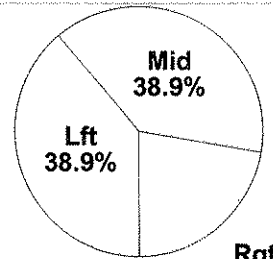

Scoring Locations