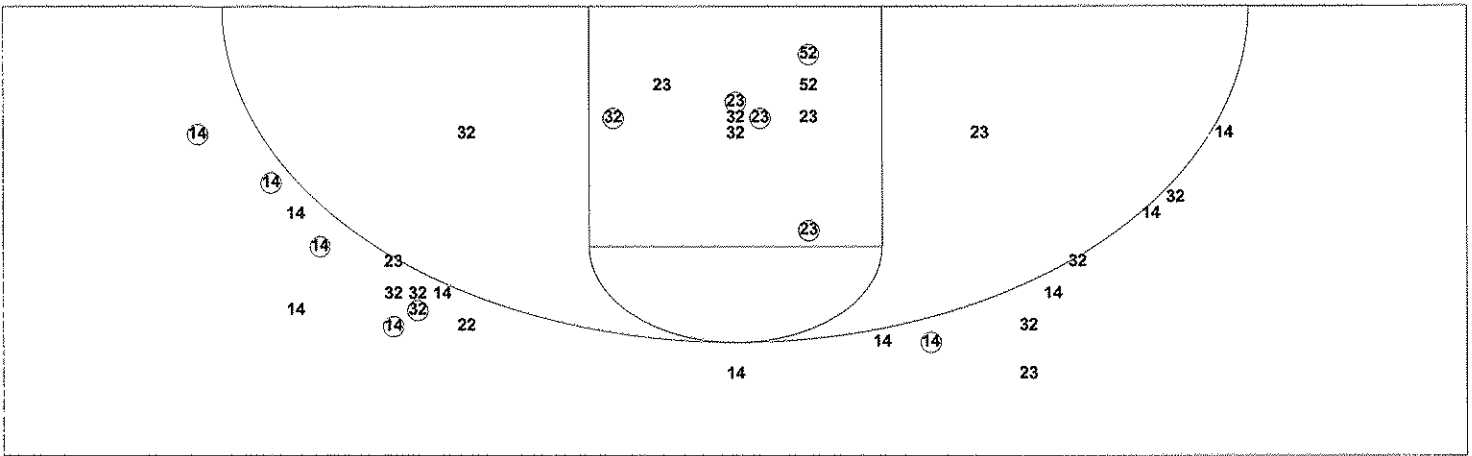

KHSAA Basketball - TEAM SHOT CHART for the Cardinals
South Laurel Cardinals vs. Male Bulldogs
DATE: 03/16/2001 TIME: 3:35 PM SITE: Boys' Sweet 16-Rupp Arena