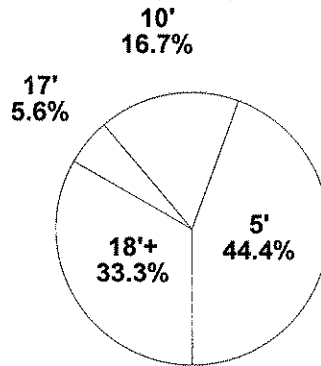

Scoring Range