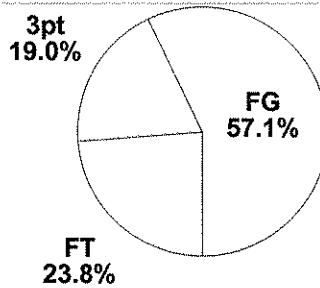

Scoring Breakdown

Scoring Range

KHSAA Basketball - TEAM SHOT CHART for the Bulldogs
South Laurel Cardinals vs. Male Bulldogs
DATE: 03/16/2001 TIME: 3:35 PM SITE: Boys' Sweet 16-Rupp Arena

Shot Summary M/A % PTS Scoring Distribution Scoring Locations

3Pt FG	4/10	40.0%	12
2Pt FG	18/34	52.9%	36
Layups - L	2/2	100.0%	4
Layups - R	0/0	0.0%	0
Dunks	3/3	100.0%	6
Putbacks	1/3	33.3%	2
Overall Shooting	22/44	50.0%	48
Free Throws	15/18	83.3%	15
Total Points			63