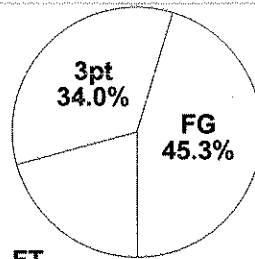

Scoring Distribution