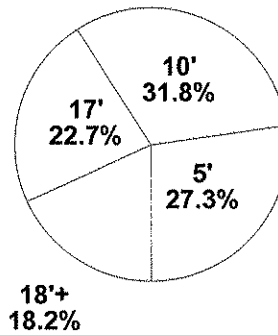

Scoring Range